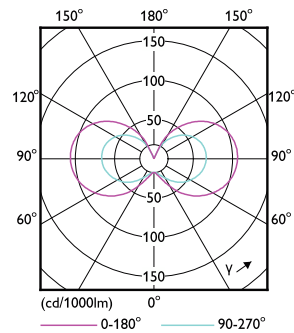

Maatschets

Product	D	C
CorePro LEDcapsuleLV 1.8-20W GY6.35 827	13 mm	35 mm

Fotometrische gegevens

General uniform lighting - CorePro LEDcapsuleLV 1.8-20W GY6.35 827

Light Distribution Diagram - CorePro LEDcapsuleLV 1.8-20W GY6.35 827