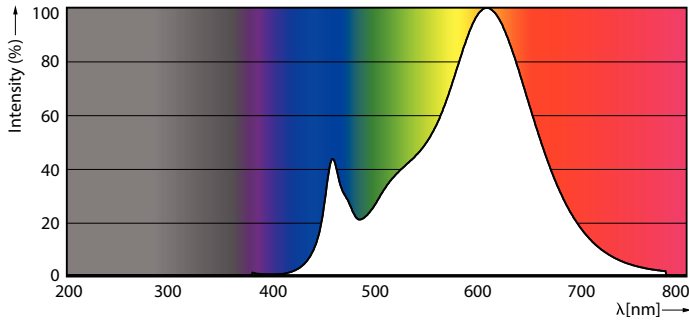

CorePro LEDcapsule LV

Fotometrische gegevens

Spectral Power Distribution Colour - CorePro LEDcapsuleLV 1.8-20W GY6.35 827