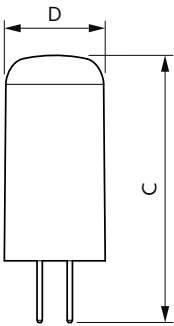

Maatschets

Product	D	C
CorePro LEDcapsuleLV 1.8-20W GY6.35 827	13 mm	35 mm

Fotometrische gegevens

General uniform lighting - CorePro LEDcapsuleLV 1.8-20W GY6.35 827

Light Distribution Diagram - CorePro LEDcapsuleLV 1.8-20W GY6.35 827